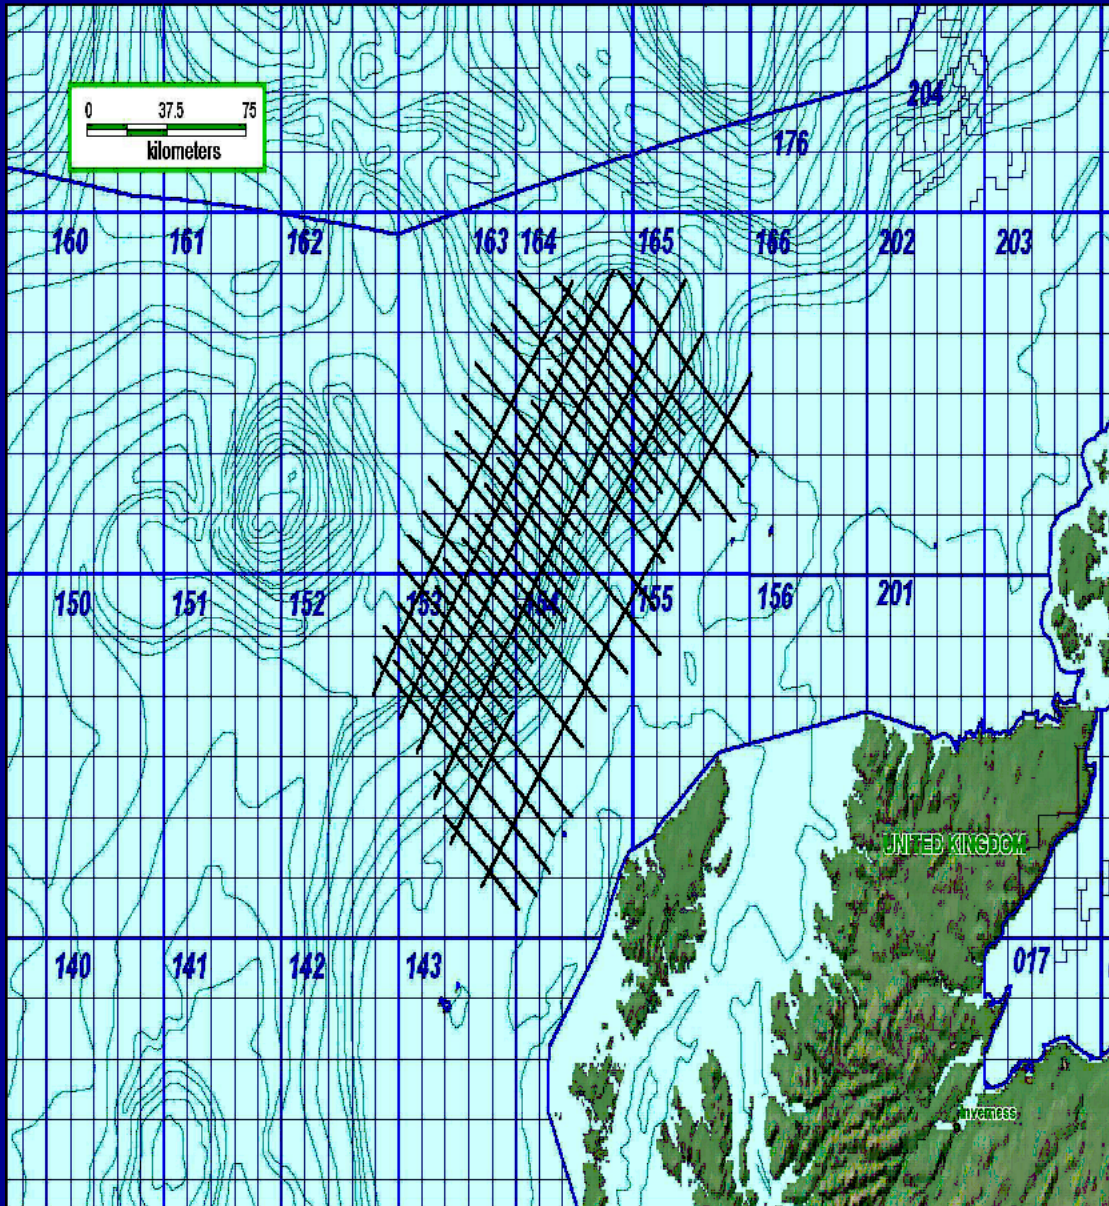

Rockall Trough NWUK95

Survey Prefix: NWUK95
Date: Year 1995
Survey Length: 3,677.65 km

Acquisition Parameters:

Vessel: Source: Streamer: Data Length: SP Int: Group Int:
M/V Mezen Operated by Continental Sleeve Air Gun, 3334 cu.in.
4775 m. 240-channel Depth 8.5 m 8.0 seconds 25 m 12.5/25 m
Price: Full Survey 3677.65 km £ 90/km

Description:

A 2D survey covering UKCS Quads 153, 154, 164 and 165 to the Northwest of the Hebrides. The survey also ties into the West Flannen Basin and the West Lewis Basin and 8 wells.

info@targetgeodata.co.uk